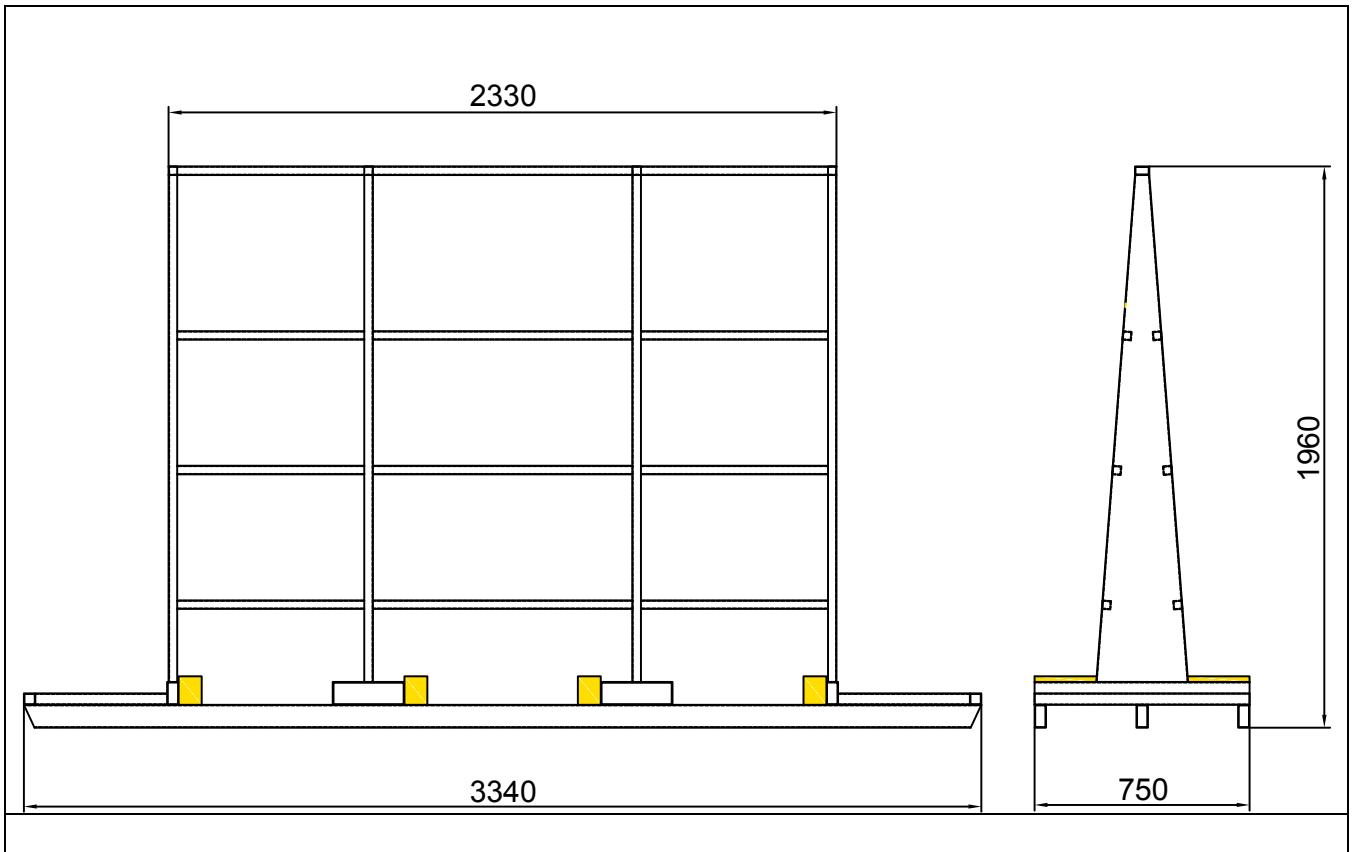

Kale 6 mm, 12 mm and 20 mm thick full-length 1620x3230 mm slabs are vertically packed on metal "A-Frame".

Kale 6 mm, 12 mm ve 20 mm tam boy 1620x3230 mm plakalar, metal "A Frame" üzerinde dikey olarak ambalajlanır.

A-Frame

162x323 cm Quantity, Weight and Size Information of A-Frame;

162x323 cm A-Frame Metraj, Kilogram ve Ölçü Bilgileri;

Format /mm (vertical stacking) (dikey istifleme)	Thickness Kalınlık (mm)	Pcs for A-Frame (Pcs / A-Frame) A-Frame için adet (Adet / A-Frame)	m² for A-Frame A-Frame için m²	Weight (kg) for A-Frame (A-Frame is included.) Ağırlık (kg) A-Frame için (A-Frame dahil)	Full Size of A-Frame A-Frame'in Tam Boyutu (cm)
Kalesinterflex 6 mm Full Length* Tam Boy* 1620x3230 mm 63.7"x127.7"	6	44	230.12	3420	334x75x198h
Kalesinterflex 12 mm Full Length* Tam Boy* 1620x3230 mm 63.7"x127.7"	12	24	125.52	3782	334x75x198h
Kalesinterflex 20 mm Full Length* Tam Boy* 1620x3230 mm 63.7"x127.7"	20	12	62.76	3173	334x75x198h

*"Furnace Slab" having untrimmed format. 5,23 m²/piece-Empty A-Frame 130kg (metal)

* Tıraşlanmamış "fırın çıkışı" formatı plaka. 5.23 m²/adet - Boş A-Frame 130kg (metal)

160x320 cm Quantity, Weight and Size Information of A-Frame;

160x320 cm A-Frame Metraj, Kilogram ve Ölçü Bilgileri;

Format /mm (vertical stacking) (dikey istifleme)	Thickness Kalınlık (mm)	Pcs for A-Frame (Pcs / A-Frame) A-Frame için adet (Adet / A-Frame)	m² for A-Frame A-Frame için m²	Weight (kg) for A-Frame (A-Frame is included.) Ağırlık (kg) A-Frame için (A-Frame dahil)	Full Size of A-Frame A-Frame'in Tam Boyutu (cm)
Kalesinterflex 6 mm Full Length* Tam Boy* 1600x3200 mm 63.0"x126.0"	6	44	225.28	3348	334x75x198h
Kalesinterflex 12 mm Full Length* Tam Boy* 1600x3200 mm 63.0"x126.0"	12	24	122.88	3703	334x75x198h
Kalesinterflex 20 mm Full Length* Tam Boy* 1600x3200 mm 63.0"x126.0"	20	12	61.44	3108	334x75x198h