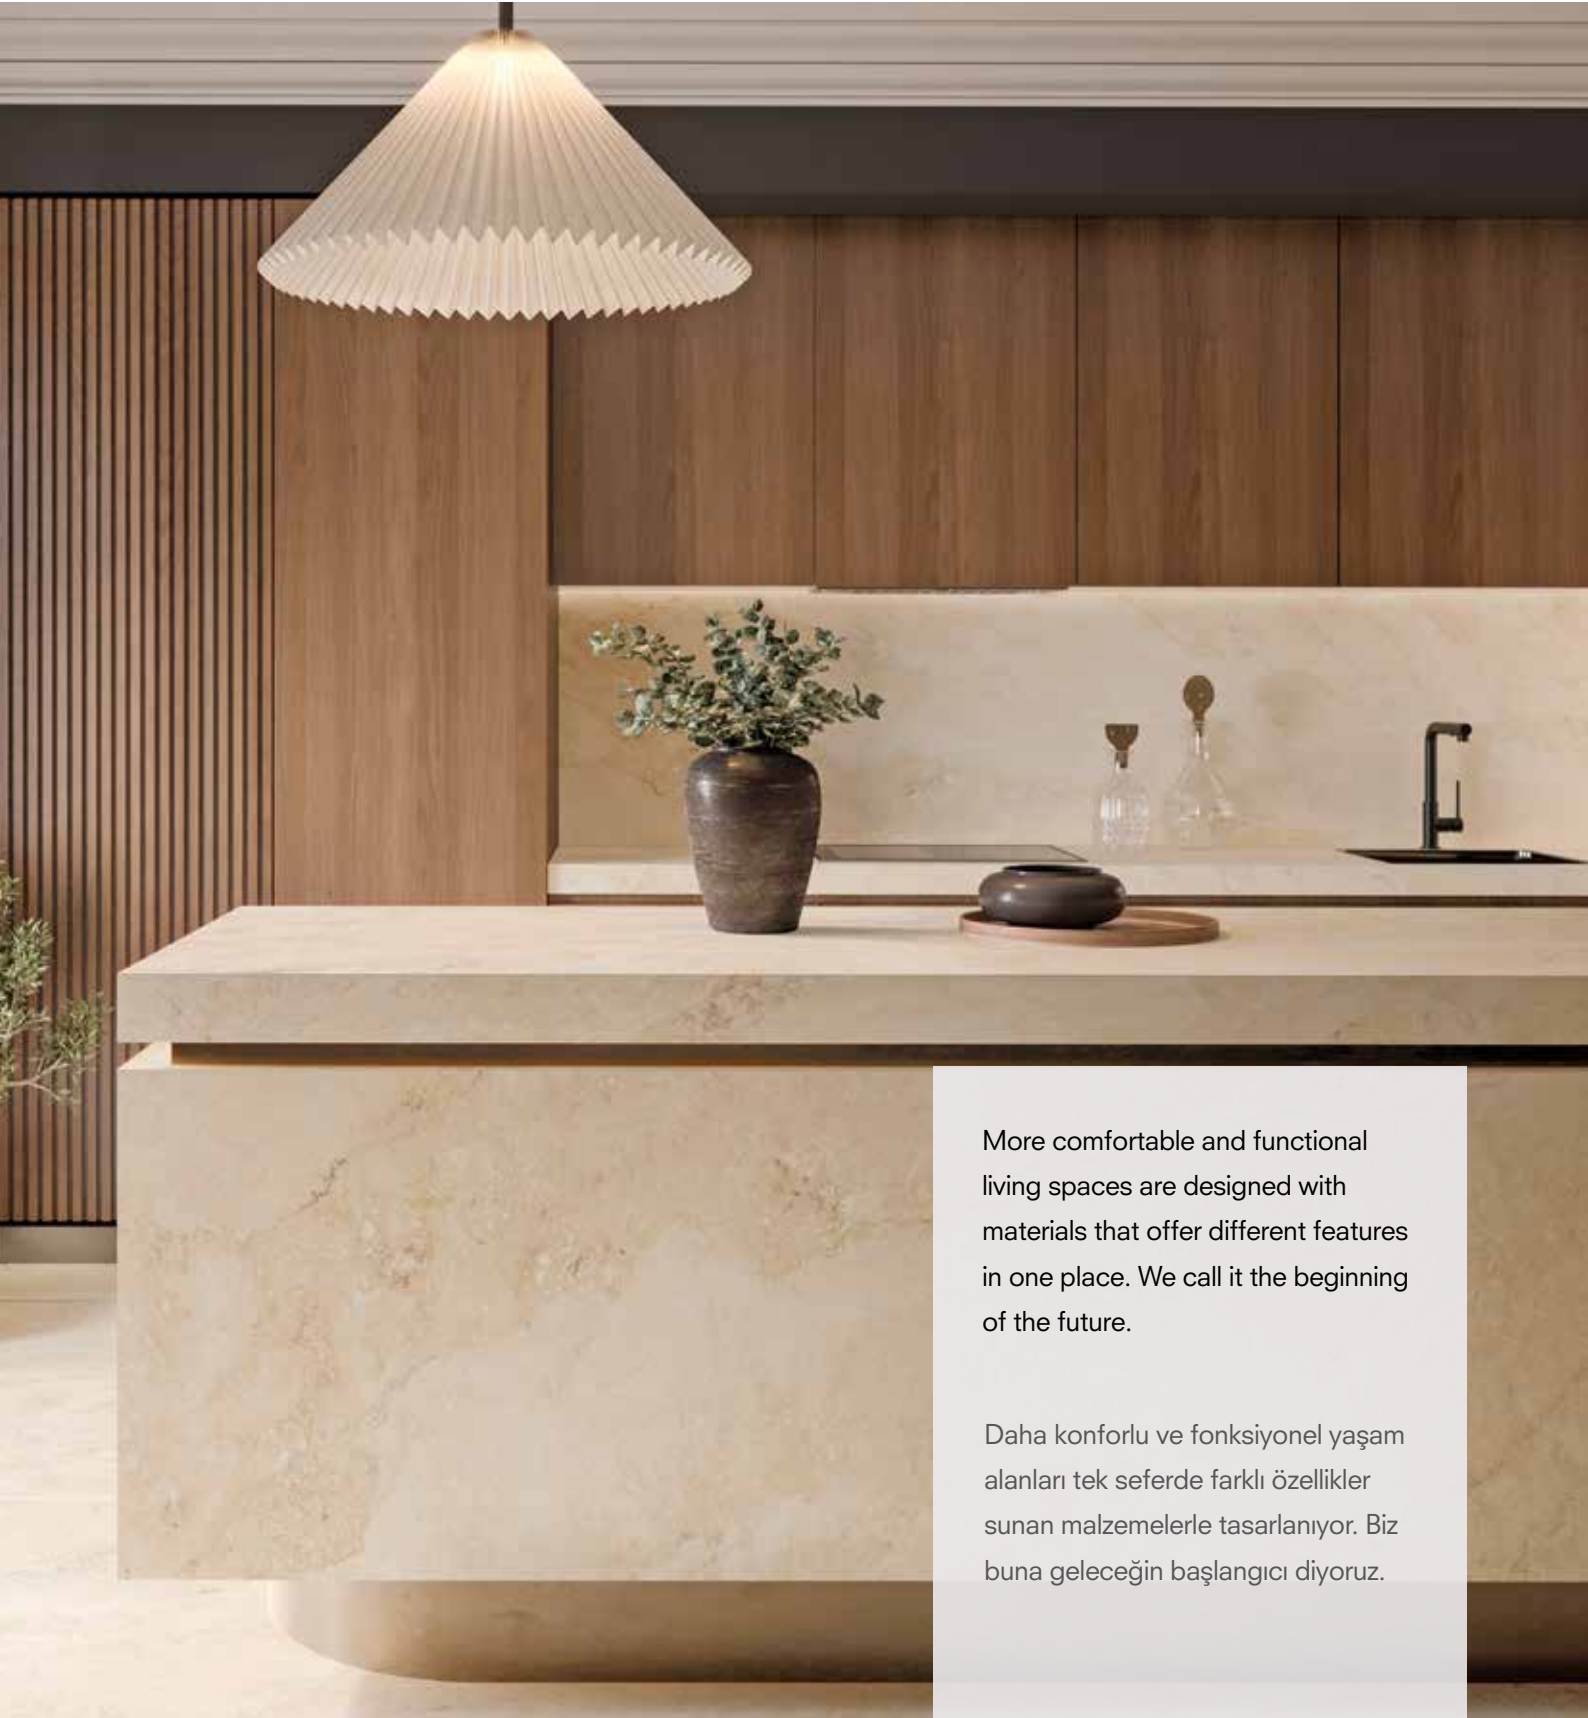

SUPERIOR PORCELAIN COUNTERTOP

More comfortable and functional living spaces are designed with materials that offer different features in one place. We call it the beginning of the future.

Daha konforlu ve fonksiyonel yaşam alanları tek seferde farklı özellikler sunan malzemelerle tasarlanıyor. Biz buna geleceğin başlangıcı diyoruz.

RAPOLANO IVORY / 162x323 cm - 12 mm - Soft Matte

RAPOLANO IVORY / 162x323 cm - 12 mm - Soft Mat